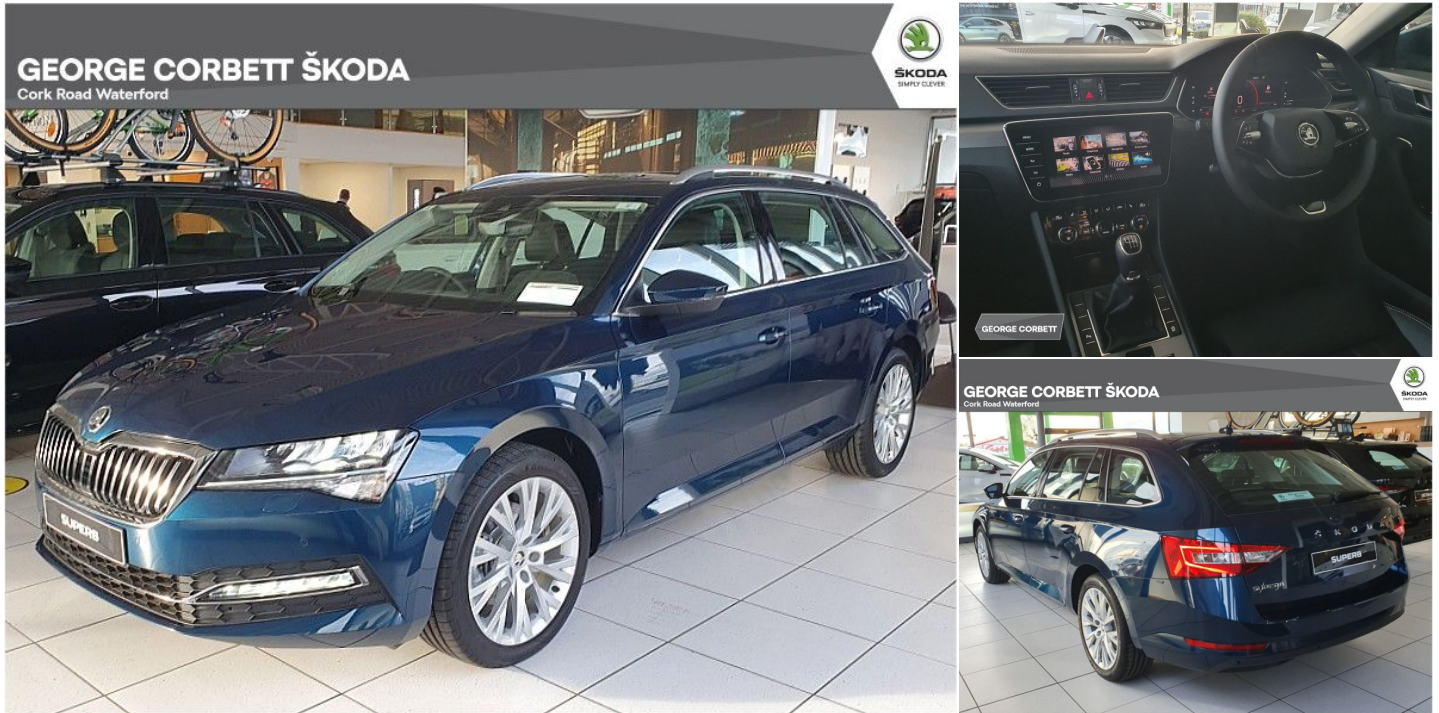

2022 ŠKODA SUPERB

POA
Style Combi 2.0TDi 150BHP 2l Manual

Registered
2022

Mileage
10 km

Engine Size
2l

Fuel Type
Diesel

Transmission
Manual

Colour
Blue

Description

Leather Interior, Front & Rear Park Sensors, Keyless Entry, Electric Seats, Traffic Sign Recognition, Wireless Phone Charging, Drive Mode Select, Lane Assist, Cornering Fog Lights, Power Fold Mirrors, Reversing Camera, Electric Driver Memory, 9.2" Touchscreen, Digital Dash, LED Fog Lights, Headlight Washers, 3 Zone Air Conditioning, Heated Washer Nozzles, Climatronic Air Conditioning, KESSY Go, Columbus Navigation System, Gesture Control, Antares Alloys, Electric Lumbar Support